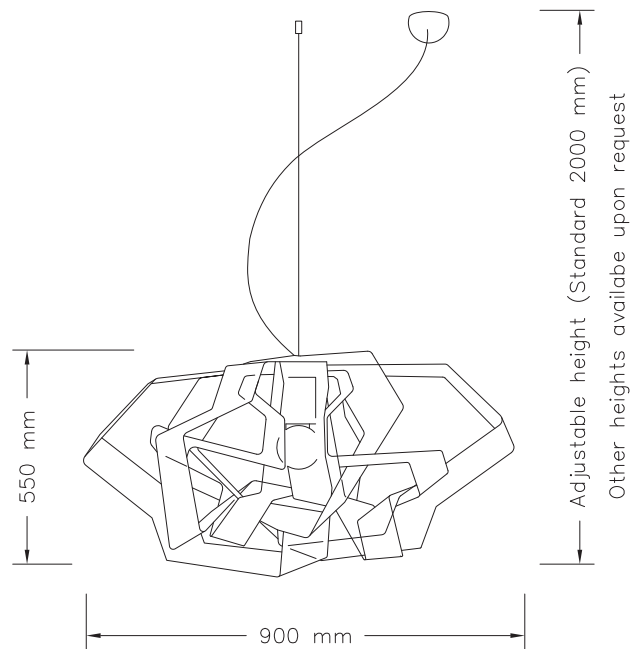

Technical description

Diffusor: Handmade, high quality PMMA

Surface: Transparent glossy colour

Canopy: (see options)

Standard cable length: 170 cm (see options)

Height adjustable steel cable

Allowed illuminants: Led, halogen and energy-saving bulbs

Socket: E27

Protective class: I (protective earth connection)

Options

Length: Customized cable lengths are available upon request

Colour: Green or red orange

Canopy:

integrated

separated